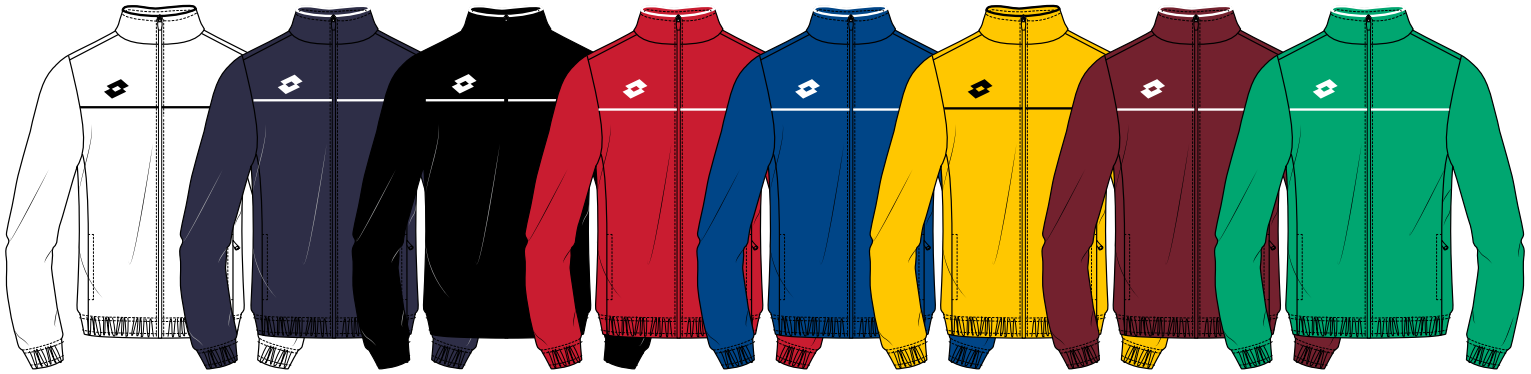

1CI
NAVY BLUE

1CL
ALL BLACK

ELITE SWEAT FZ PL SR: 216558 JR: 216614

Fabric
Polyester matt team

Size SR
M - 3XL

Size JR
XXS - XL

OF1
BRIGHT
WHITE

1CI
NAVY BLUE