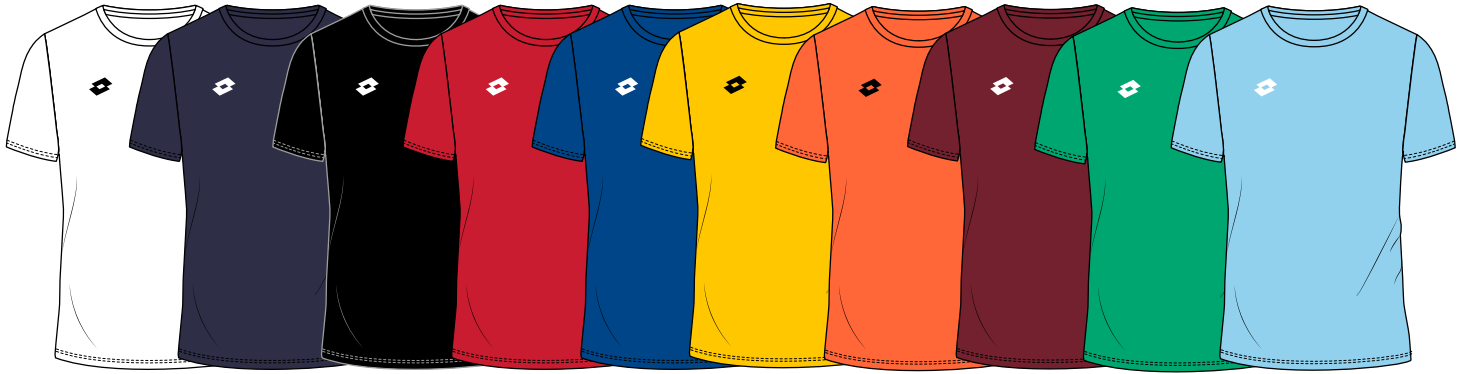

ELITE	38
DELTA	39
BALLS	48
SHINGUARDS	51
GLOVES	52

SHOES

CUSTOMIZATION

PRODUCT SPECS

MATCH UNIFORMS

ELITE JERSEY PL SR: 216537 JR: 216591

Fabric	Size SR	Size JR
Polyester jersey team	M - 3XL	XXS - XL

OF1	1CI	1CL	OC4	8CM	2AG	OWS	302	5P6	59Q
BRIGHT WHITE	NAVY BLUE	ALL BLACK	FLAME RED	ROYAL TEAM	YELLOW 116C	SAMBA ORANGE	RIO RED	GARDEN	ATMOSPHERE BLUE