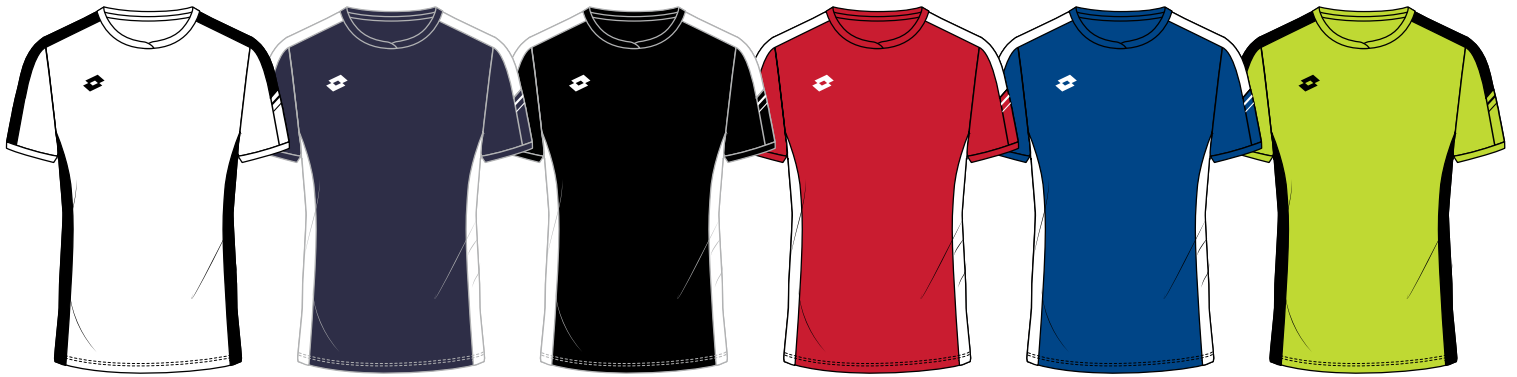

ELITE PLUS JERSEY PL SR: 216539 JR: 216593

Fabric	Size SR	Size JR
Polyester mini waffle team	M - 3XL	XXS - XL

OF1
BRIGHT WHITE

1CI
NAVY BLUE

1CL
ALL BLACK

OC4
FLAME RED

8CM
ROYAL TEAM

OR1
LIME YELLOW