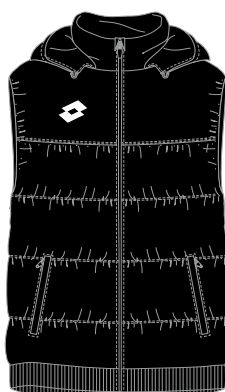

1CL
ALL BLACK